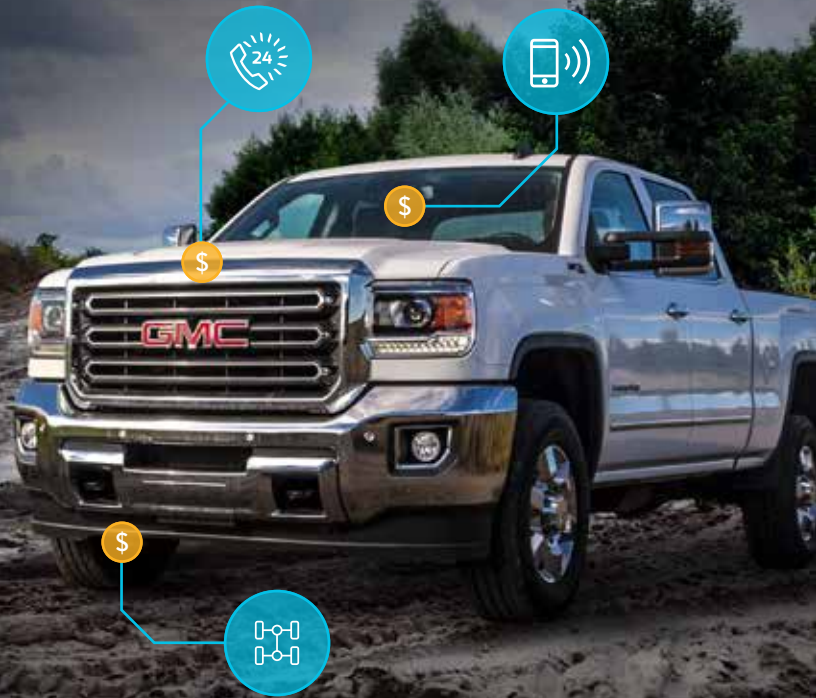

WORK READY RENTAL CREW TRUCKS FROM \$899 /MONTH*

COMMITTED TO SOURCING THE BEST VALUE IN VEHICLE RENTALS

- ½, ¾, 1 Ton Trucks, Flat Decks, Long and Short Box
- 15 Passenger Vans, Large SUVs
- GPS Tracking, Radios
- Safety Equipment
- Quads and Side by Sides
- Trailers and Equipment
- Offroad A/T and M/T Tires

DO YOUR FLEET PROVIDERS UNDERSTAND THE DEMANDS OF YOUR INDUSTRY?

We've been supplying our customers with project work vehicles for 20 years and know what it's like to work in these challenging environments. Latium's field specialists are on call 24/7/365 should any fleet need arise.